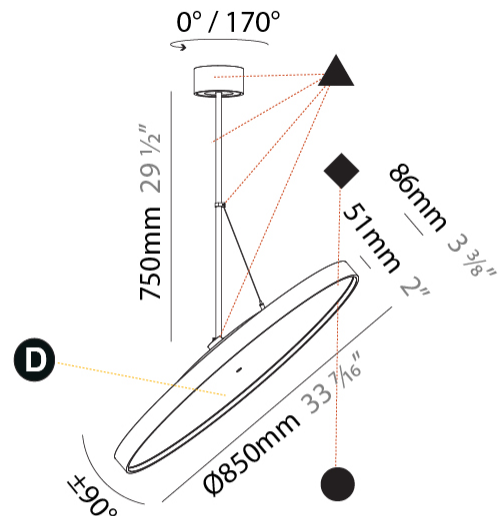

PHYSICAL

Diameter (mm): 850
 Diameter (in): 33 7/16
 Height (mm): 870
 Height (in): 34 1/4
 Weight (kg): 9
 Weight (lbs): 19.8
 Diffuser: PMMA - Opal / Micro-Prism / Sparkling Secret / Vintage Industrial
 Fixture Finish: SSR / BKV / CWI / CRY / HAB / UFT / ITA / RUA / FTG / MYG / LOD / PUS / FRO / FUP / KIA / POP / BLS / SPG / MEY / GOH / CHC / COM / ABZ / JAG / OBR / MOS / ROR
 Fixture Material: PMMA / Extruded Aluminum / Steel

PHYSICAL

Diameter (mm): 1100
 Diameter (in): 43 ⁷/₁₆
 Height (mm): 870
 Height (in): 34 ¹/₄
 Weight (kg): 9
 Weight (lbs): 11.2
 Diffuser: PMMA - Opal / Micro-Prism / Sparkling Secret / Vintage Industrial
 Fixture Finish: SSR / BKV / CWI / CRY / HAB / UFT / ITA / RUA / FTG / MYG / LOD / PUS / FRO / FUP / KIA / POP / BLS / SPG / MEY / GOH / CHC / COM / ABZ / JAG / OBR / MOS / ROR
 Fixture Material: PMMA / Extruded Aluminum / Steel

Adjustability: Rotational 170°; Tilt 90°
--

RATINGS AND CERTIFICATIONS

Certified By: Certified for North American Standards
IP rating: IP20

SIGN DIVA FLEX KORONA SUSPENSION

A30867-

PROJECT	_____
TYPE	_____
SPECIFIER	_____
QUANTITY	_____
DATE	_____