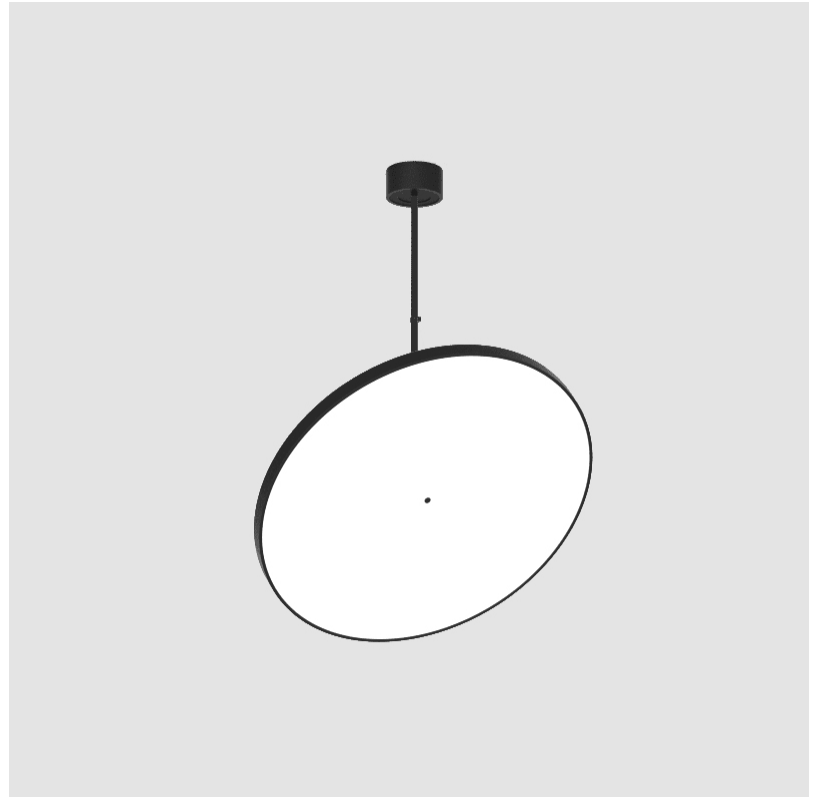

GENERAL

Series: Sign Diva Flex
Subseries: Sign Diva Flex
Partner: Prolicht
Division: Architectural
Installation: Suspension
Product Type: Pendant
Mounting Location: Ceiling
Light Distribution: Adjustable

PHYSICAL

Diameter (mm): 1100
Diameter (in): 43 ⁷/₁₆
Height (mm): 870
Height (in): 34 ¹/₄
Weight (kg): 9
Weight (lbs): 11.2
Diffuser: PMMA - Opal / Micro-Prism / Sparkling Secret / Vintage Industrial
Fixture Finish: SSR / BKV / CWI / CRY / HAB / UFT / ITA / RUA / FTG / MYG / LOD / PUS / FRO / FUP / KIA / POP / BLS / SPG / MEY / GOH / CHC / COM / ABZ / JAG / OBR / MOS / ROR
Fixture Material: PMMA / Extruded Aluminum / Steel

ELECTRICAL

Lamp Type: LED (Zhaga Standard)
Input Wattage (W): 169.4
Total Output Wattage (W): 135
Dimming: Tri-Mode (Non-Dimming and Phase Dimming (120Vac only) and 0-10V Dimming)
Driver Included: Yes
Driver Location: Integrated
Driver Type: Constant Current - Universal
Driver Class: Class 2
Input Voltage (V): 120 - 277
Constant Current (MA): 600

LED

Color Temperature (°K): 2700 / 3000 / 3500 / 4000
Max. Delivered Lumen (lm): 16002 / 17172 / 19937 / 20344
Nominal Lumen (lm): 18992 / 20305 / 23575 / 24056
CRI: >90 CRI
Lamp Life (hrs): 50000

OPTICAL

Adjustability: Rotational 170°; Tilt 90°

RATINGS AND CERTIFICATIONS

Certified By: Certified for North American Standards
IP rating: IP20