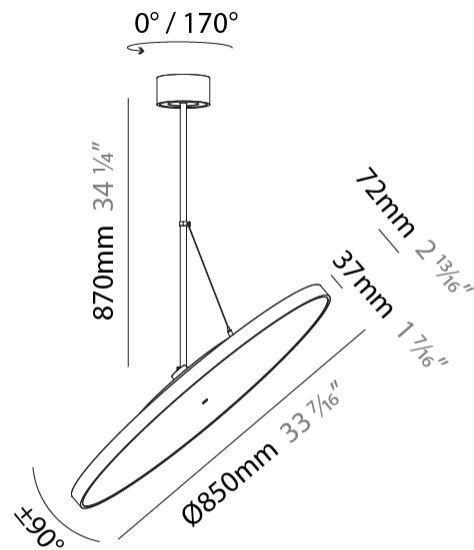

GENERAL

Series: Sign Diva Flex
Subseries: Sign Diva Flex
Partner: Prolicht
Division: Architectural
Installation: Suspension
Product Type: Pendant
Mounting Location: Ceiling
Light Distribution: Adjustable

PHYSICAL

Diameter (mm): 850
Diameter (in): 33 7/16
Height (mm): 870
Height (in): 34 1/4
Weight (kg): 9
Weight (lbs): 19.8
Diffuser: PMMA - Opal / Micro-Prism / Sparkling Secret / Vintage Industrial
Fixture Finish: SSR / BKV / CWI / CRY / HAB / UFT / ITA / RUA / FTG / MYG / LOD / PUS / FRO / FUP / KIA / POP / BLS / SPG / MEY / GOH / CHC / COM / ABZ / JAG / OBR / MOS / ROR
Fixture Material: PMMA / Extruded Aluminum / Steel

ELECTRICAL

Lamp Type: LED (Zhaga Standard)
Input Wattage (W): 96.8
Total Output Wattage (W): 76.8
Dimming: Tri-Mode (Non-Dimming and Phase Dimming (120Vac only) and 0-10V Dimming)
Driver Included: Yes
Driver Location: Integrated
Driver Type: Constant Current - Universal
Driver Class: Class 2
Input Voltage (V): 120 - 277
Constant Current (MA): 600

LED

Color Temperature (°K): 2700 / 3000 / 3500 / 4000
Max. Delivered Lumen (lm): 9094 / 9806 / 11385 / 11617
Nominal Lumen (lm): 10753 / 11596 / 13461 / 13736
CRI: >90 CRI
Lamp Life (hrs): 50000

OPTICAL

RATINGS AND CERTIFICATIONS

Certified By: Certified for North American Standards
IP rating: IP20