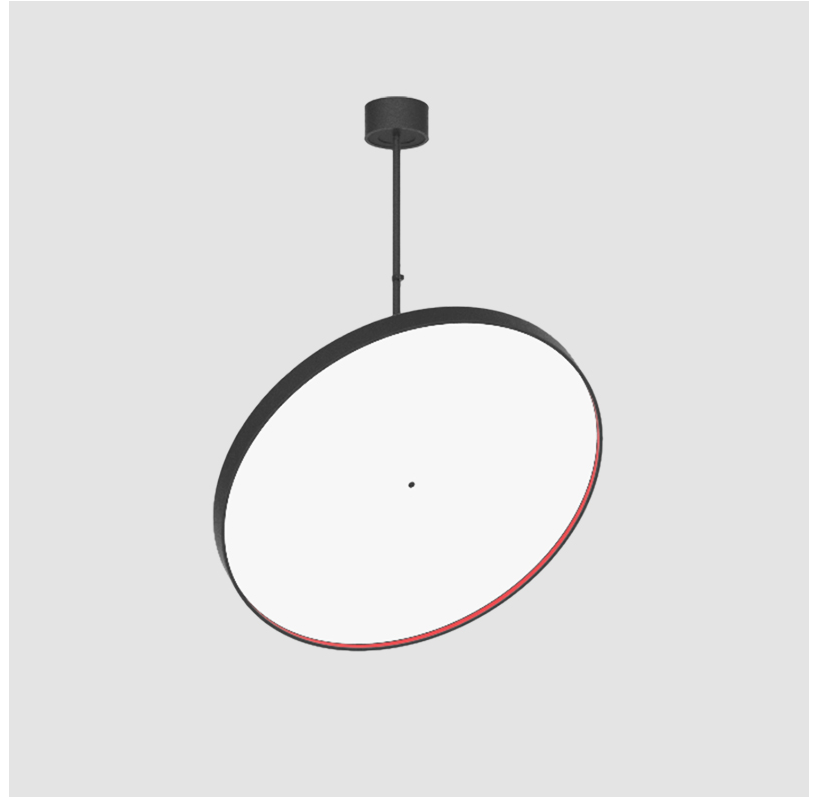

GENERAL

Series: Sign Diva Flex
Subseries: Sign Diva Flex Korona
Partner: Prolicht
Division: Architectural
Installation: Suspension
Product Type: Pendant
Mounting Location: Ceiling
Light Distribution: Adjustable

PHYSICAL

Diameter (mm): 850
Diameter (in): 33 7/16
Height (mm): 870
Height (in): 34 1/4
Weight (kg): 9
Weight (lbs): 19.8
Diffuser: PMMA - Opal / Micro-Prism / Sparkling Secret / Vintage Industrial
Fixture Finish: SSR / BKV / CWI / CRY / HAB / UFT / ITA / RUA / FTG / MYG / LOD / PUS / FRO / FUP / KIA / POP / BLS / SPG / MEY / GOH / CHC / COM / ABZ / JAG / OBR / MOS / ROR
Fixture Material: PMMA / Extruded Aluminum / Steel

ELECTRICAL

Lamp Type: LED (Zhaga Standard)
Input Wattage (W): 96.8
Total Output Wattage (W): 76.8
Dimming: Tri-Mode (Non-Dimming and Phase Dimming (120Vac only) and 0-10V Dimming)
Driver Included: Yes
Driver Location: Integrated
Driver Type: Constant Current - Universal
Driver Class: Class 2
Input Voltage (V): 120 - 277
Constant Current (MA): 600

LED

Color Temperature (°K): 2700 / 3000 / 3500 / 4000
Max. Delivered Lumen (lm): 9094 / 9806 / 11385 / 13736
Nominal Lumen (lm): 10753 / 11596 / 13461 / 13736
CRI: >90 CRI
Lamp Life (hrs): 50000

OPTICAL

Adjustability: Rotational 170°; Tilt 90°

RATINGS AND CERTIFICATIONS

Certified By: Certified for North American Standards
IP rating: IP20