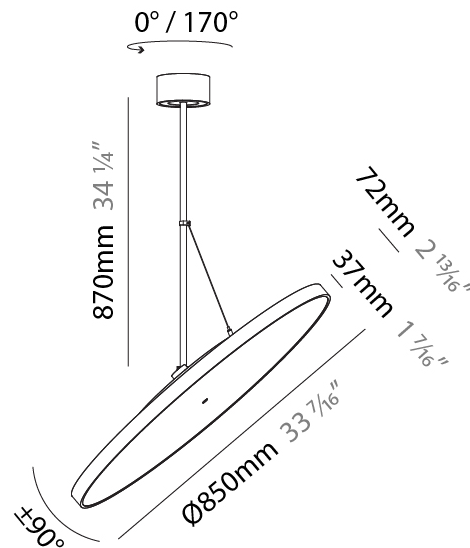

GENERAL

Series: Sign Diva Flex
Subseries: Sign Diva Flex
Partner: Prolicht
Division: Architectural
Installation: Suspension
Product Type: Pendant
Mounting Location: Ceiling
Light Distribution: Adjustable

PHYSICAL

Diameter (mm): 1100
Diameter (in): 43 ⁷/₁₆
Height (mm): 870
Height (in): 34 ¹/₄
Weight (kg): 9
Weight (lbs): 11.2
Diffuser: PMMA - Opal / Micro-Prism / Sparkling Secret / Vintage Industrial
Fixture Finish: SSR / BKV / CWI / CRY / HAB / UFT / ITA / RUA / FTG / MYG / LOD / PUS / FRO / FUP / KIA / POP / BLS / SPG / MEY / GOH / CHC / COM / ABZ / JAG / OBR / MOS / ROR
Fixture Material: PMMA / Extruded Aluminum / Steel

ELECTRICAL

Lamp Type: LED (Zhaga Standard)
Input Wattage (W): 169.4
Total Output Wattage (W): 135
Dimming: Tri-Mode (Non-Dimming and Phase Dimming (120Vac only) and 0-10V Dimming)
Driver Included: Yes
Driver Location: Integrated
Driver Type: Constant Current - Universal
Driver Class: Class 2
Input Voltage (V): 120 - 277
Constant Current (MA): 600

LED

Color Temperature (°K): 2700 / 3000 / 3500 / 4000
Max. Delivered Lumen (lm): 16002 / 17172 / 19937 / 20344
Nominal Lumen (lm): 18992 / 20305 / 23575 / 24056
CRI: >90 CRI
Lamp Life (hrs): 50000

OPTICAL

Adjustability: Rotational 170°; Tilt 90°

RATINGS AND CERTIFICATIONS

Certified By: Certified for North American Standards
IP rating: IP20