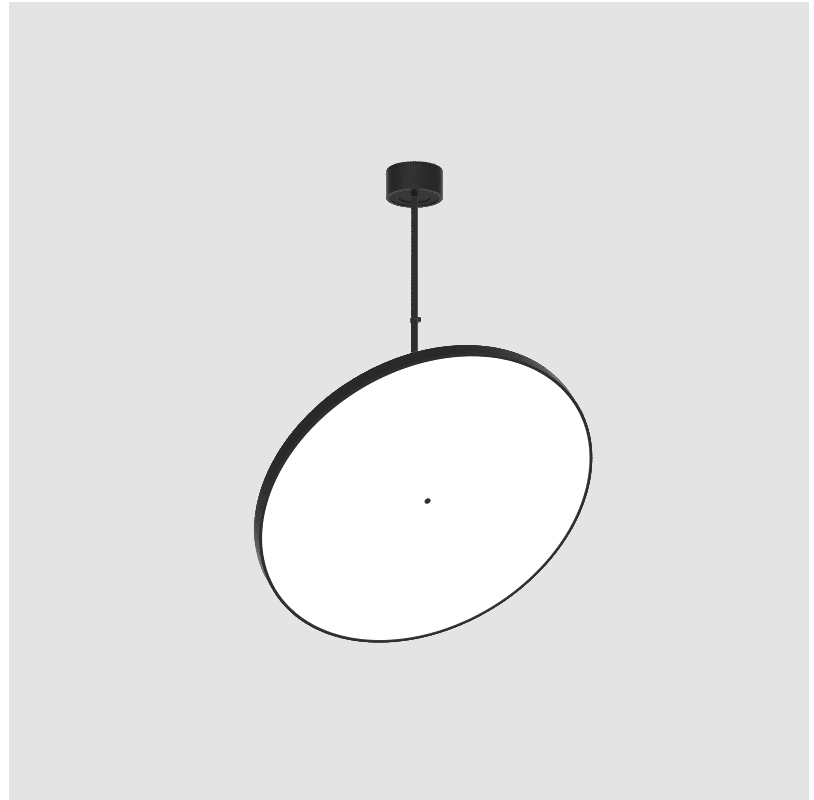

GENERAL

Series: Sign Diva Flex
Subseries: Sign Diva Flex
Partner: Prolicht
Division: Architectural
Installation: Suspension
Product Type: Pendant
Mounting Location: Ceiling
Light Distribution: Adjustable

PHYSICAL

Diameter (mm): 850
Diameter (in): 33 7/16
Height (mm): 870
Height (in): 34 1/4
Weight (kg): 9
Weight (lbs): 19.8
Diffuser: PMMA - Opal / Micro-Prism / Sparkling Secret / Vintage Industrial
Fixture Finish: SSR / BKV / CWI / CRY / HAB / UFT / ITA / RUA / FTG / MYG / LOD / PUS / FRO / FUP / KIA / POP / BLS / SPG / MEY / GOH / CHC / COM / ABZ / JAG / OBR / MOS / ROR
Fixture Material: PMMA / Extruded Aluminum / Steel

ELECTRICAL

Lamp Type: LED (Zhaga Standard)
Input Wattage (W): 96.8
Total Output Wattage (W): 76.8
Dimming: Tri-Mode (Non-Dimming and Phase Dimming (120Vac only) and 0-10V Dimming)
Driver Included: Yes
Driver Location: Integrated
Driver Type: Constant Current - Universal
Driver Class: Class 2
Input Voltage (V): 120 - 277
Constant Current (MA): 600

LED

Color Temperature (°K): 2700 / 3000 / 3500 / 4000
Max. Delivered Lumen (lm): 9094 / 9806 / 11385 / 11617
Nominal Lumen (lm): 10753 / 11596 / 13461 / 13736
CRI: >90 CRI
Lamp Life (hrs): 50000

OPTICAL

RATINGS AND CERTIFICATIONS

Certified By: Certified for North American Standards
IP rating: IP20